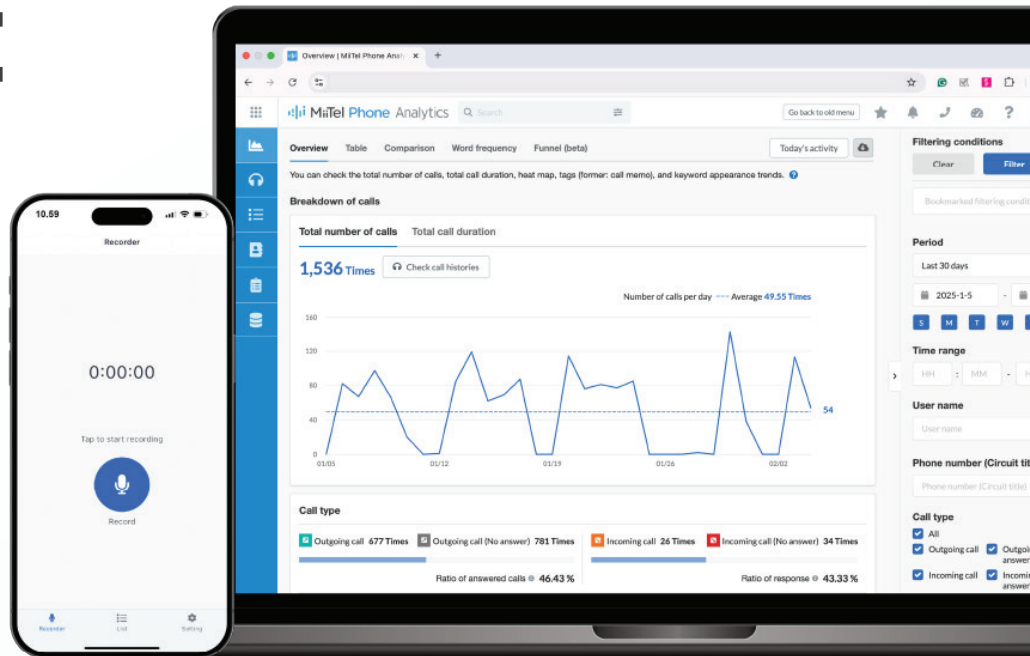

About Us

RevComm Inc. is one of Japan's fastest-growing startups. In 2021, we expanded to Southeast Asia by establishing PT RevComm APAC Indonesia in Jakarta. Our mission is to redefine communication and build a society where people respect and understand each other.

Since 2017, RevComm has focused on the intersection of AI, Voice, and Cloud Technology. From this, we created MiiTel—an AI-powered

phone system that helps improve team performance, increase sales conversions, and reduce training costs.

We believe that True Communication builds stronger connections. It's not just about sharing information, but also understanding emotions and perspectives. Through our technology, we aim to create a more empathetic and connected society.